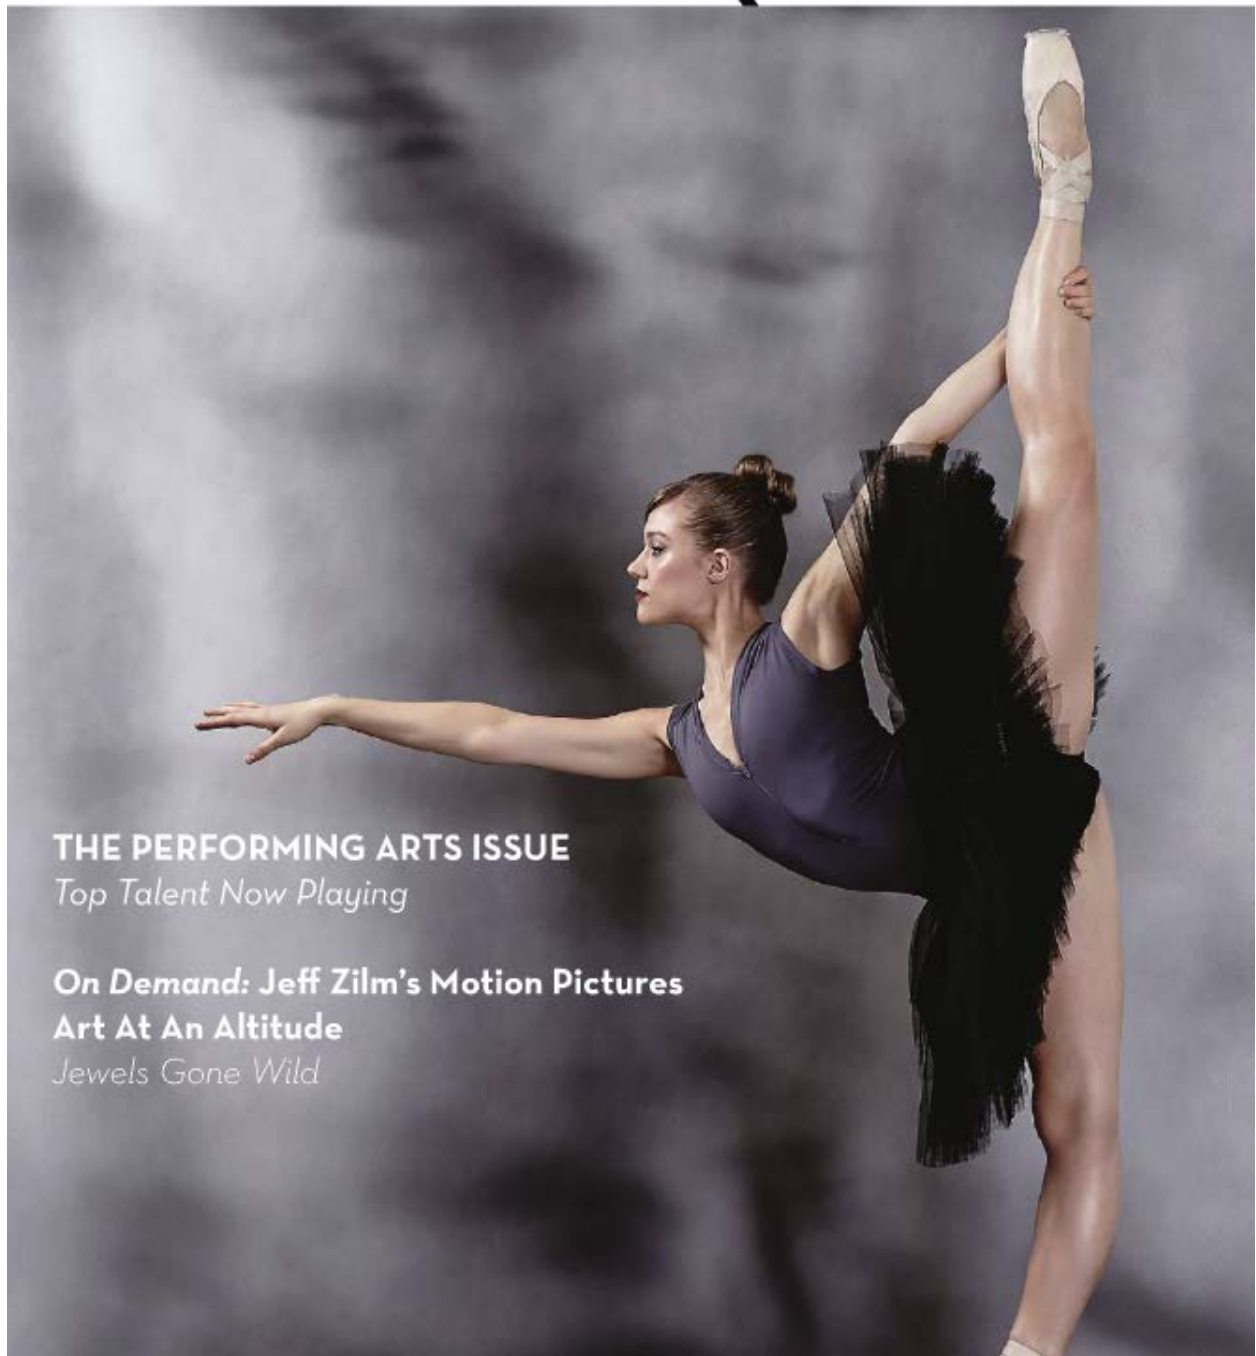

PATRON

ART / CULTURE / DESIGN

THE PERFORMING ARTS ISSUE

Top Talent Now Playing

On Demand: Jeff Zilm's Motion Pictures

Art At An Altitude

Jewels Gone Wild

THERE

TWO x TWO FIRST LOOK
PRESENTED BY FOSSIL

PHOTOGRAPHY BY BRUNO
COURTESY OF TWOTWO FOR AIDS AND ART

Jessica Newman, Izabella Valentin

Bradley Goyter, Mack

Howard Roehrer, Matt Roehrer

Todd Fiscus, Elaine Anthony, Cesar